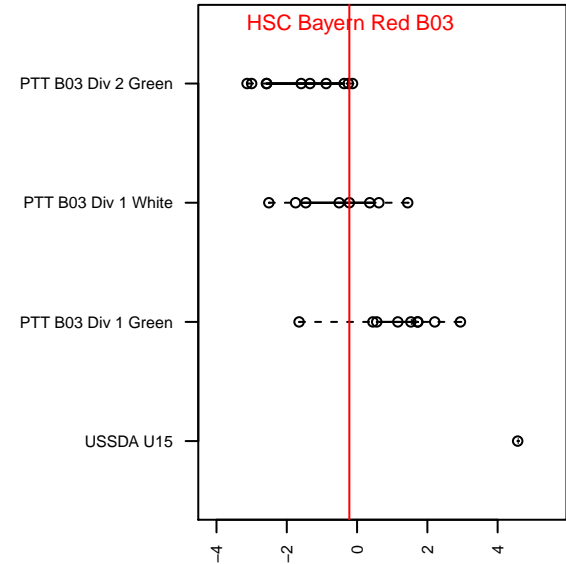

HSC Bayern Red B03

Hillsboro SC
 Hillsboro, OR
 B03 total strength=1267
 attack=5.43 defense=4.69
 fall league = PTT B03 Div 1 White
 spr league = PTT Win B03 Div 1 Yellow

alt names used:
 HSC 03B Bayern Red
 HSC 03B Bayern Red
 Hillsboro Soccer Club 03B Bayern Red
 HSC 03B Bayern Red

Venues played:
 2017 Seattle Cup BU16
 2017 Mt Hood Challenge U15 Gold
 2017 PTT B03 Division 1 White
 2017 Portland Winter Showcase U15
 2017 PTT Winter B03 Division 1 Yellow

HSC Bayern Red B03
 Dots are actual minus expected GF (blue circles) and GA (red triangles).
 Blue line is smoothed change in attack strength. Red is smoothed change in defense strength.

**attack and defense variance (black dot)
relative to other teams
and top 10 in region**

**attack and defense rating
relative to others at age
and all opponents in last 13 months**

Performance relative to 13 month average