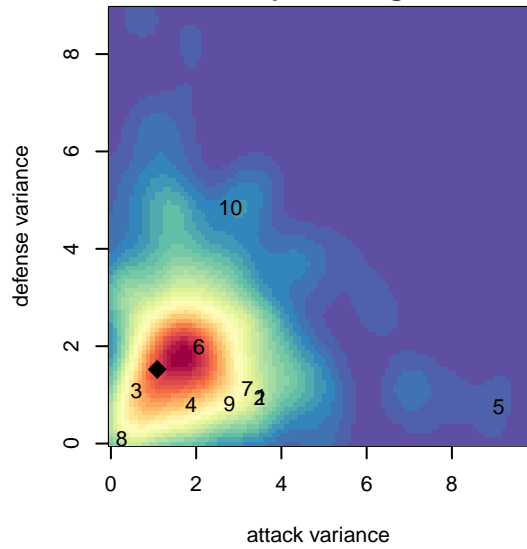

HSC Bayern Red B03

Hillsboro SC
 Hillsboro, OR
 B03 total strength=1267
 attack=5.43 defense=4.69
 fall league = PTT B03 Div 1 White
 spr league = PTT Win B03 Div 1 Yellow

alt names used:
 HSC 03B Bayern Red
 HSC 03B Bayern Red
 Hillsboro Soccer Club 03B Bayern Red
 HSC 03B Bayern Red

Venues played:
 2017 Seattle Cup BU16
 2017 Mt Hood Challenge U15 Gold
 2017 PTT B03 Division 1 White
 2017 Portland Winter Showcase U15
 2017 PTT Winter B03 Division 1 Yellow

HSC Bayern Red B03
 Dots are actual minus expected GF (blue circles) and GA (red triangles).
 Blue line is smoothed change in attack strength. Red is smoothed change in defense strength.

**attack and defense variance (black dot)
relative to other teams
and top 10 in region**

**attack and defense rating
relative to others at age
and all opponents in last 13 months**

Performance relative to 13 month average