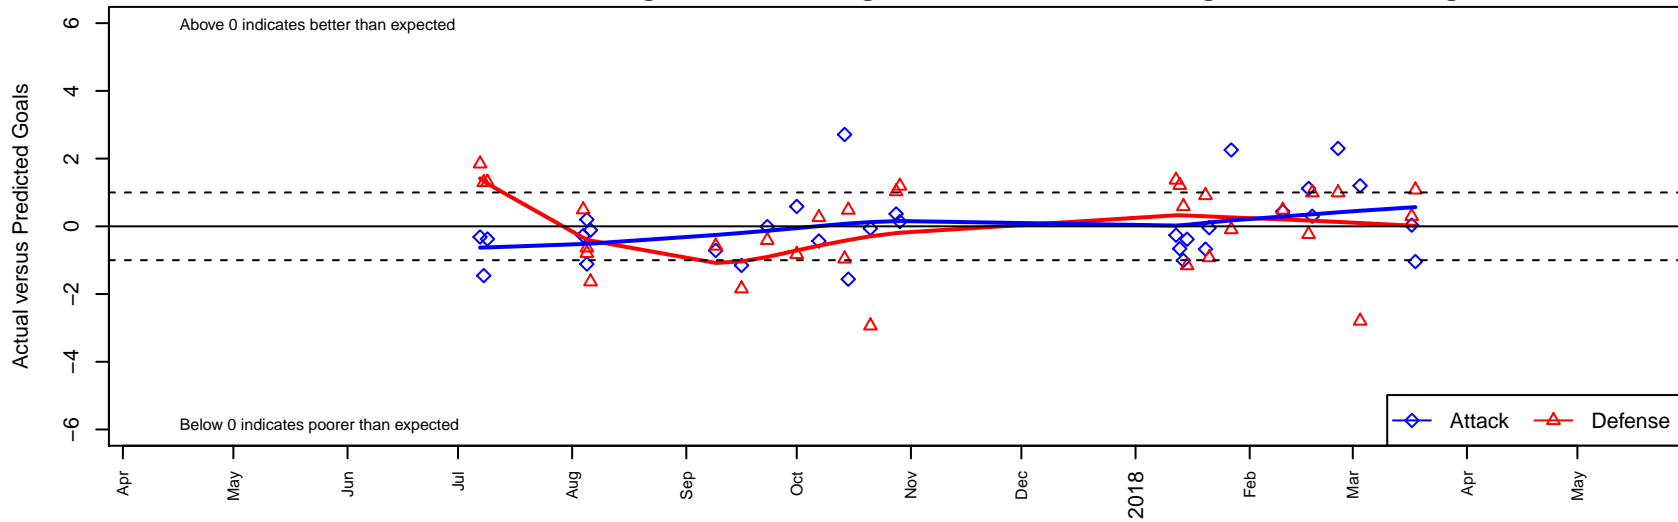

HSC Bayern Red B03

Hillsboro SC
 Hillsboro, OR
 B03 total strength=1267
 attack=5.43 defense=4.69
 fall league = PTT B03 Div 1 White
 spr league = PTT Win B03 Div 1 Yellow

alt names used:
 HSC 03B Bayern Red
 HSC 03B Bayern Red
 Hillsboro Soccer Club 03B Bayern Red
 HSC 03B Bayern Red

Venues played:
 2017 Seattle Cup BU16
 2017 Mt Hood Challenge U15 Gold
 2017 PTT B03 Division 1 White
 2017 Portland Winter Showcase U15
 2017 PTT Winter B03 Division 1 Yellow

HSC Bayern Red B03
 Dots are actual minus expected GF (blue circles) and GA (red triangles).
 Blue line is smoothed change in attack strength. Red is smoothed change in defense strength.

**attack and defense variance (black dot)
relative to other teams
and top 10 in region**

**attack and defense rating
relative to others at age
and all opponents in last 13 months**

Performance relative to 13 month average