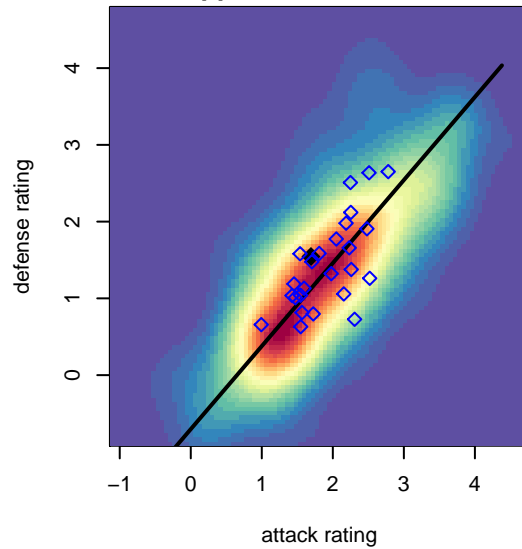

HSC Bayern Red B03

Hillsboro SC
 Hillsboro, OR
 B03 total strength=1267
 attack=5.43 defense=4.69
 fall league = PTT B03 Div 1 White
 spr league = PTT Win B03 Div 1 Yellow

alt names used:
 HSC 03B Bayern Red
 HSC 03B Bayern Red
 Hillsboro Soccer Club 03B Bayern Red
 HSC 03B Bayern Red

Venues played:
 2017 Seattle Cup BU16
 2017 Mt Hood Challenge U15 Gold
 2017 PTT B03 Division 1 White
 2017 Portland Winter Showcase U15
 2017 PTT Winter B03 Division 1 Yellow

HSC Bayern Red B03
 Dots are actual minus expected GF (blue circles) and GA (red triangles).
 Blue line is smoothed change in attack strength. Red is smoothed change in defense strength.

**attack and defense variance (black dot)
relative to other teams
and top 10 in region**

**attack and defense rating
relative to others at age
and all opponents in last 13 months**

Performance relative to 13 month average